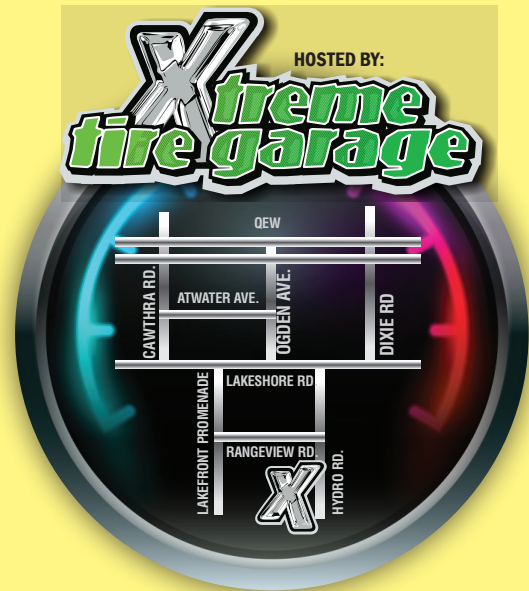

**Save Time... Bring in This Flyer  
With Your Tire Size lex. P205/55R16I**

**Xtreme  
tire garage**

**IF YOU NEED TIRES  
DON'T MISS THIS SALE**

## WAREHOUSE DIRECT HUGE TIRE SAVINGS

### DOOR CRASHERS

<b>Dunlop SP Sport 5000</b> 195/65R15	<b>SALE \$89<sup>95</sup></b>	MSRP \$194.58
<b>Goodyear Assurance Fuel Max</b> 205/60R16	<b>SALE \$89<sup>95</sup></b>	MSRP \$298.24
<b>Goodyear Eagle RS-A</b> 205/55R16	<b>SALE \$95<sup>95</sup></b>	MSRP \$238.56
<b>Continental Conti Pro Contact (Takeoff)</b> 215/55R16	<b>SALE \$99<sup>95</sup></b>	MSRP \$244.08
<b>Goodyear Eagle LS</b> 235/55R17	<b>SALE \$115<sup>95</sup></b>	MSRP \$314.04
<b>Goodyear Eagle LS2</b> 225/50R18	<b>SALE \$125<sup>95</sup></b>	MSRP \$322.56
<b>Goodyear Assurance All Season</b> 225/65R17	<b>SALE \$135<sup>95</sup></b>	MSRP \$279.68
<b>Goodyear Wrangler Fortitude (Takeoff)</b> 265/70R17	<b>SALE \$149<sup>95</sup></b>	MSRP \$457.64
<b>Goodyear Wrangler Adventure (Takeoff)</b> LT245/70R17	<b>SALE \$165<sup>95</sup></b>	MSRP \$568.58
<b>Bridgestone R265 V Steel (Takeoff)</b> LT245/75R16	<b>SALE \$165<sup>95</sup></b>	MSRP \$442.00
<b>Michelin Primacy XC (Takeoff)</b> 275/65R18	<b>SALE \$175<sup>95</sup></b>	MSRP \$395.00
<b>Goodyear Wrangler Adventure "C" (Takeoff)</b> 275/65R18	<b>SALE \$179<sup>95</sup></b>	MSRP \$645.20
<b>Michelin Latitude Tour HP (Takeoff)</b> 245/60R18	<b>SALE \$179<sup>95</sup></b>	MSRP \$332.00
<b>Goodyear Wrangler SR-A</b> 275/60R20	<b>SALE \$199<sup>95</sup></b>	MSRP \$410.88

**While quantities last.**

**EARN UP TO 500  
BONUS AIR MILES**

**905.274.8000**

[www.xtremetiregarage.com](http://www.xtremetiregarage.com)

1044 Rangeview Rd, Port Credit

**SALE** Thursday May 9 8am - 6pm  
**HOURS** Friday May 10 8am - 6pm  
 Saturday May 11 8am - 3pm